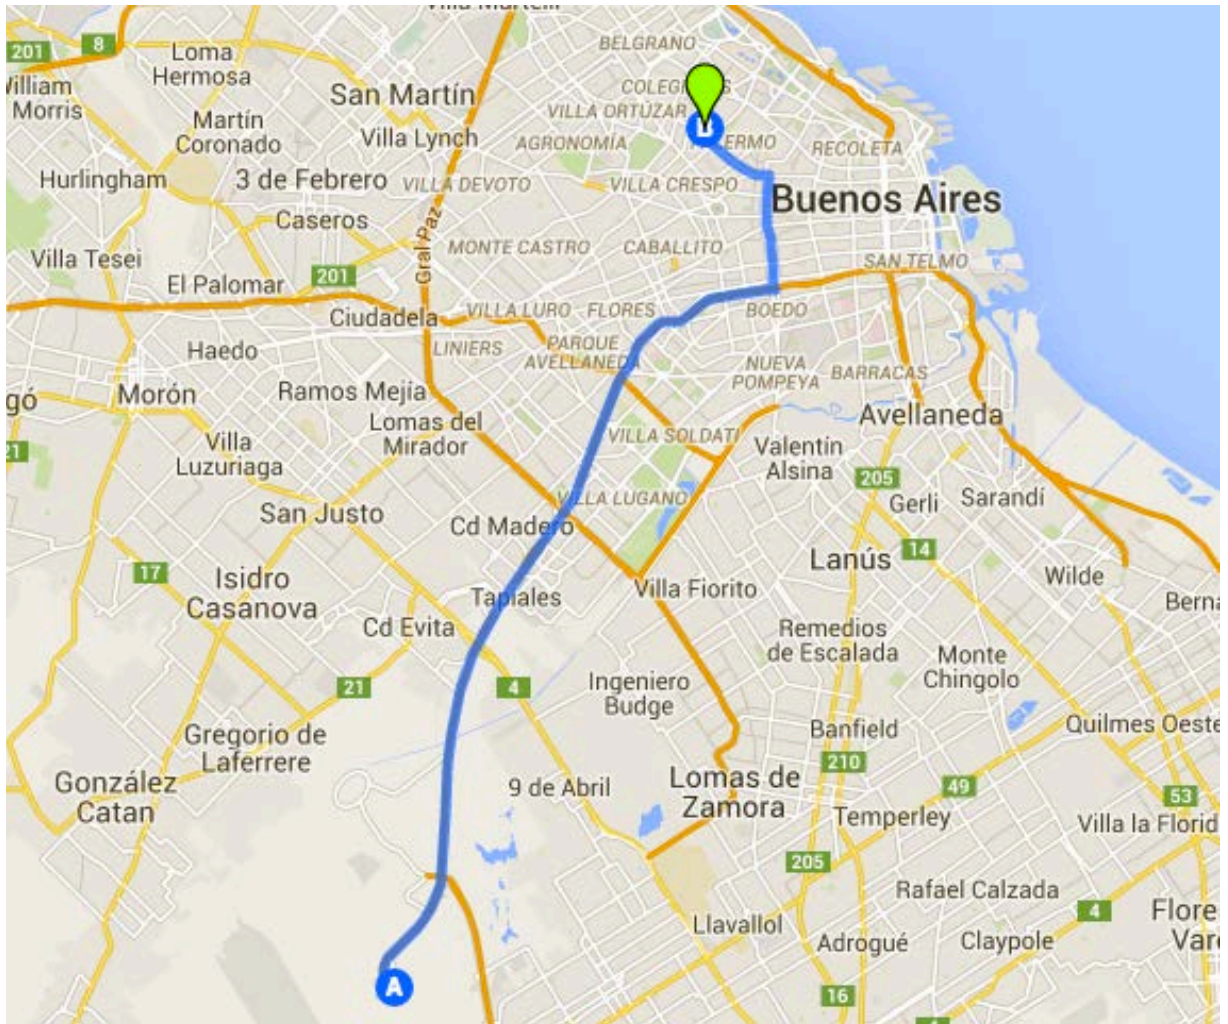

From **Buenos Aires international airport**
Ezeiza Ministro Pistarini
to **Rendez-Vous Hotel** 31,2 km, a 40 minute ride.

Bonpland 1484 | Palermo Hollywood | Buenos Aires | Argentina
+5411 3964-5222 | Fax: +5411 3965-5814 | www.rendezvoushotel.com.ar

Dorrego Subway Station (line B)
1.7 km, a 5 minute cab ride,
1100 meters walking distance (11 minutes).

Bonpland 1484 | Palermo Hollywood | Buenos Aires | Argentina
+5411 3964-5222 | Fax: +5411 3965-5814 | www.rendezvoushotel.com.ar

Ministro Carranza Subway Station (Line D)

1.5 km, a 4 minute cab ride, 900 meters walking distance (9 minutes).