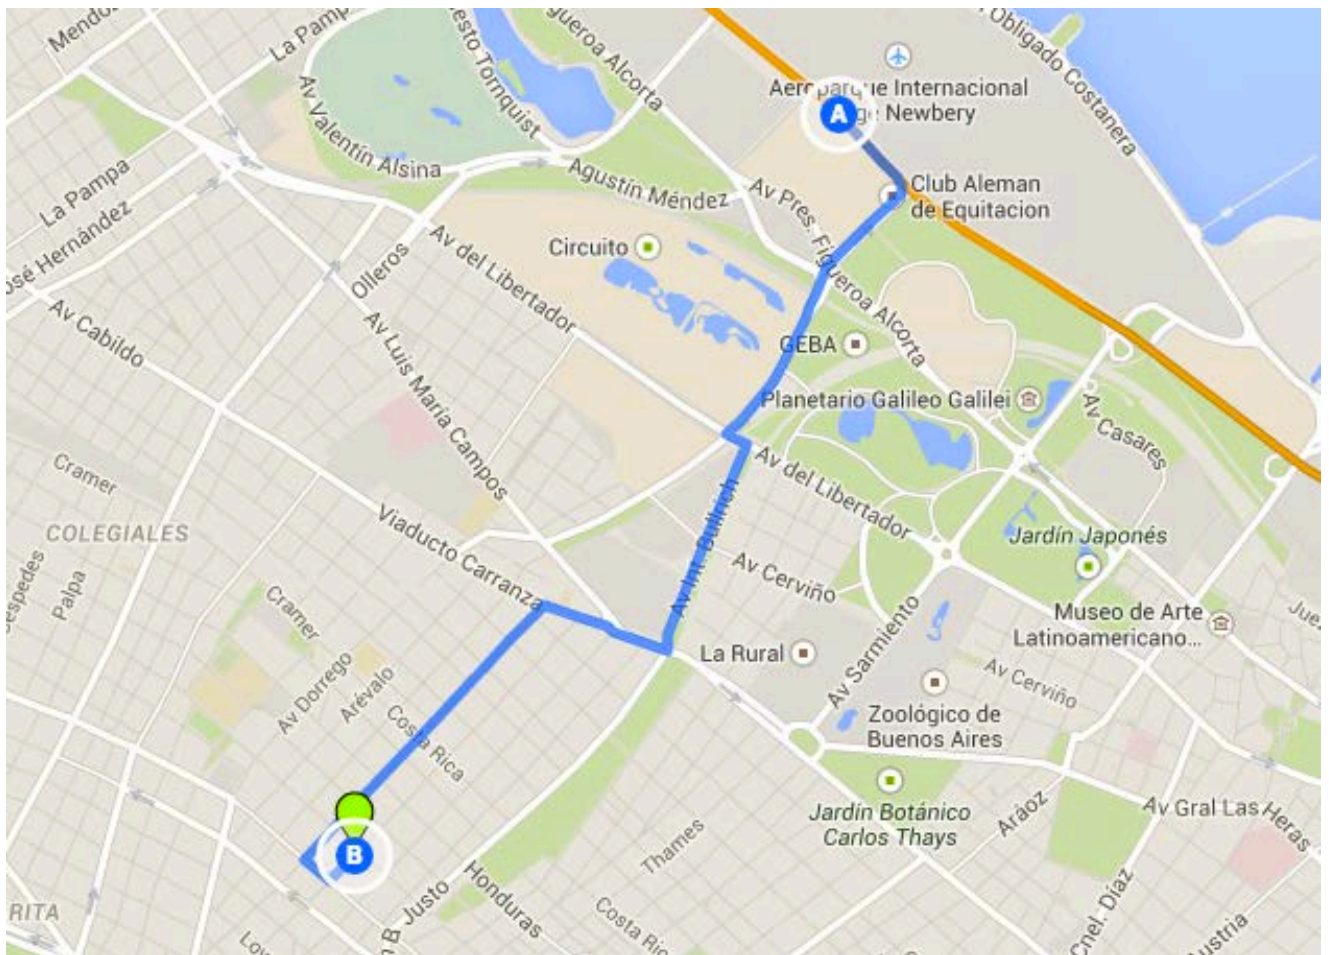

Bonpland 1484 | Palermo Hollywood | Buenos Aires | Argentina
+5411 3964-5222 | Fax: +5411 3965-5814 | www.rendezvoushotel.com.ar

From **Aeroparque National airport
Jorge Newbery**
to **Rendez-Vous Hotel** 8 km, a 16 minute ride.