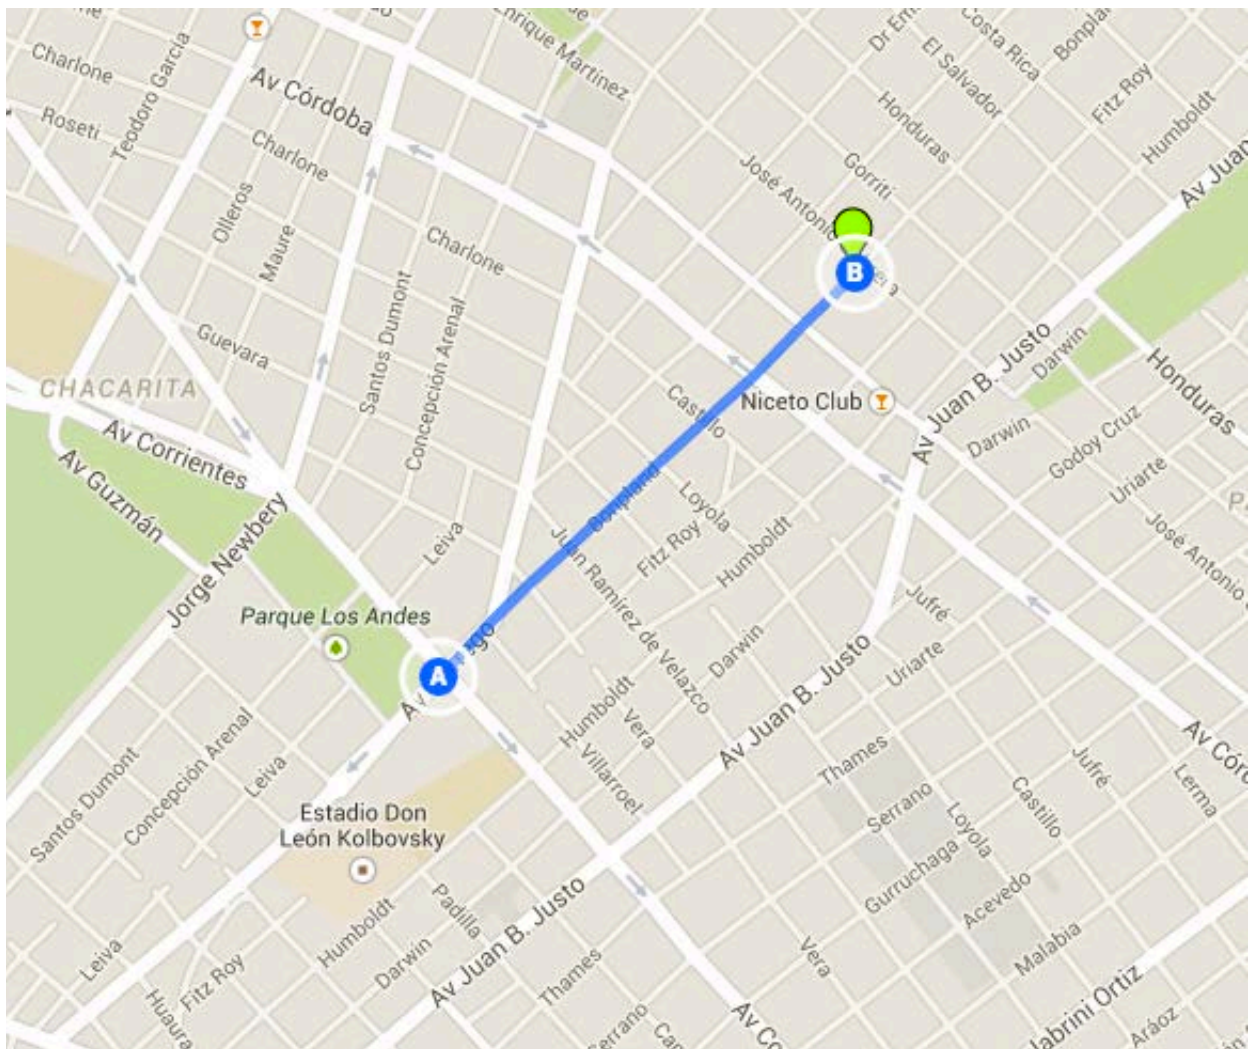

From **Buenos Aires international airport**
Ezeiza Ministro Pistarini
to **Rendez-Vous Hotel** 31,2 km, a 40 minute ride.

Bonpland 1484 | Palermo Hollywood | Buenos Aires | Argentina
+5411 3964-5222 | Fax: +5411 3965-5814 | www.rendezvoushotel.com.ar

Dorrego Subway Station (line B)
1.7 km, a 5 minute cab ride,
1100 meters walking distance (11 minutes).

Bonpland 1484 | Palermo Hollywood | Buenos Aires | Argentina
+5411 3964-5222 | Fax: +5411 3965-5814 | www.rendezvoushotel.com.ar

Ministro Carranza Subway Station (Line D)

1.5 km, a 4 minute cab ride, 900 meters walking distance (9 minutes).